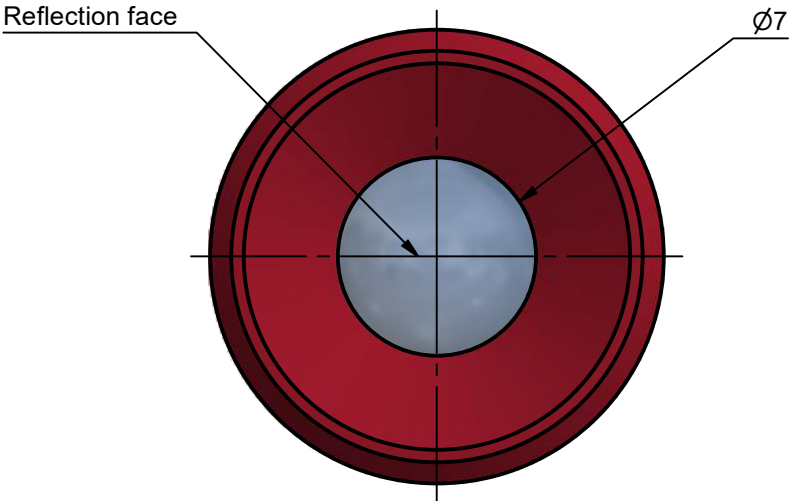

Ball reflector SP-NG (A033351) with magnet fixture

all dimensions in mm