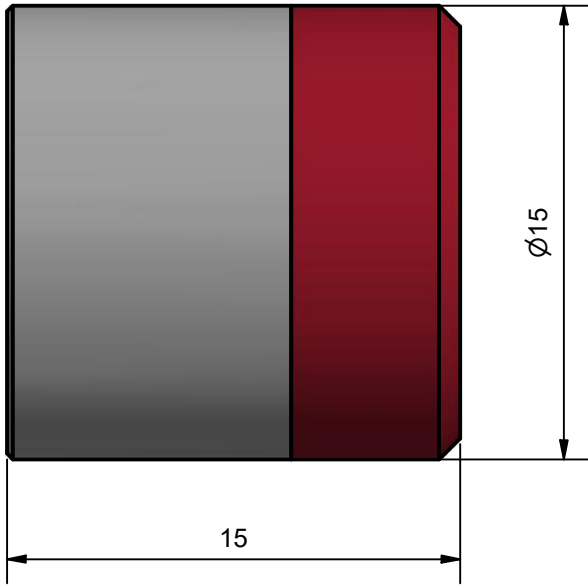

Ball reflector SP-NG (A033351) with magnet fixture

all dimensions in mm