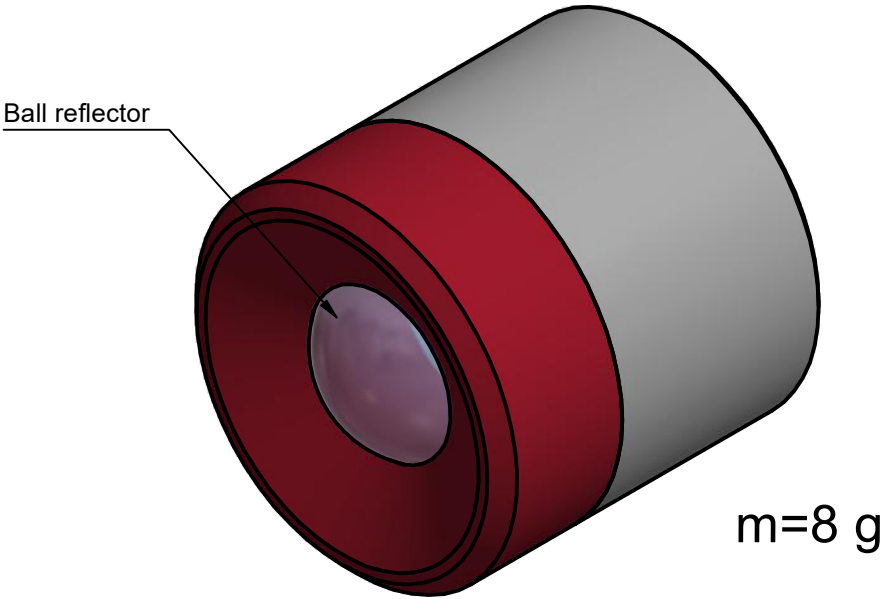

Ball reflector SP-NG (A033351) with magnet fixture

all dimensions in mm