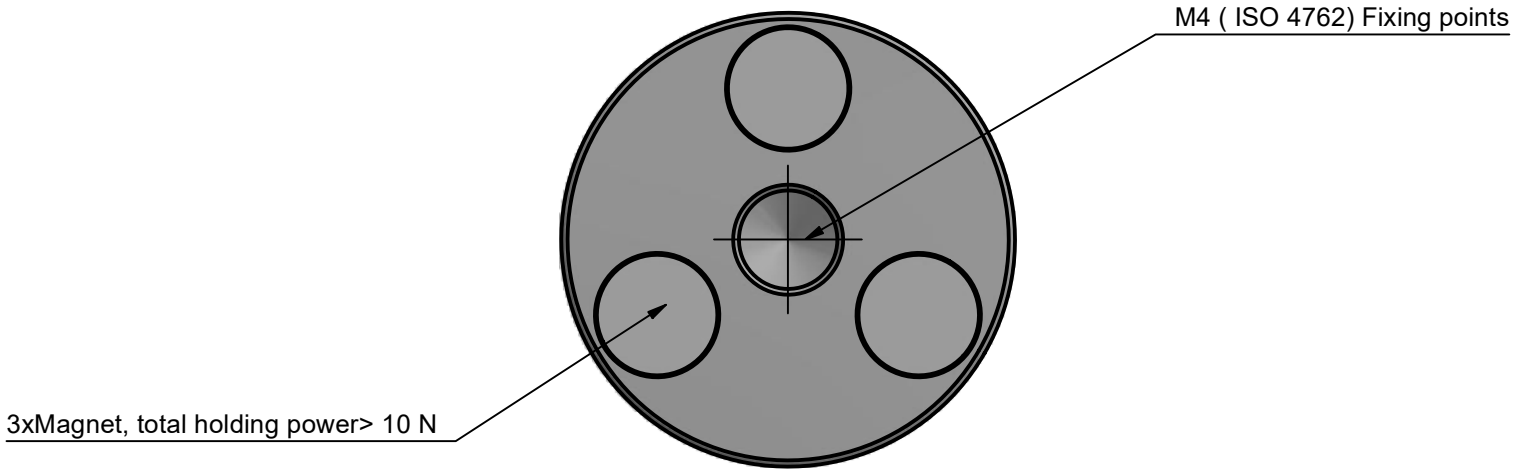

Ball reflector SP-NG (A033351) with magnet fixture

all dimensions in mm