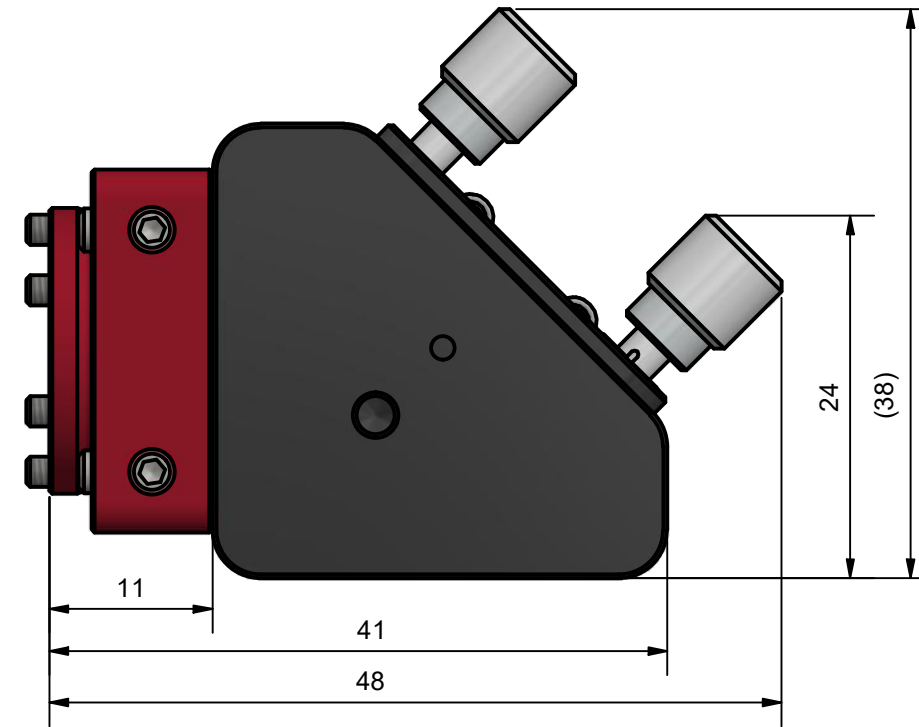

90° beam reflection for SP 5000 NG (A034219) attachment to sensor head

all dimensions in mm

SIOS Meßtechnik GmbH

Am Vogelherd 46 • 98693 Ilmenau/Germany • phone: +49 (0) 3677 64 47-0 • e-mail: contact@sios.de • www.sios-precision.com