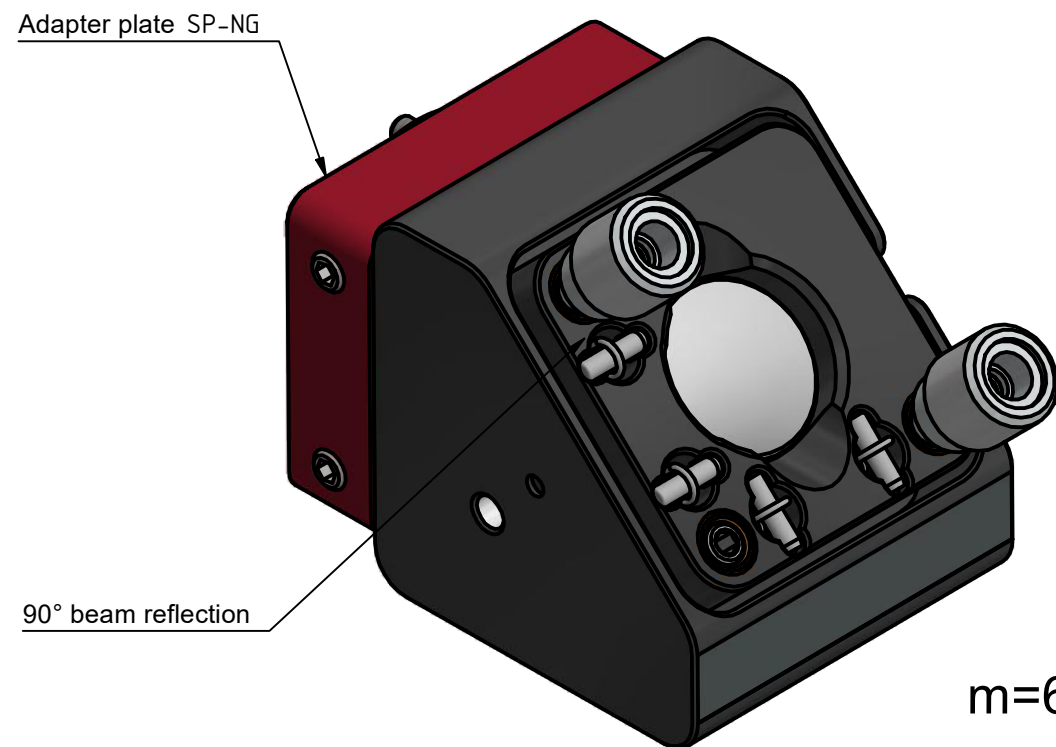

90° beam reflection for SP 5000 NG (A034219) attachment to sensor head

all dimensions in mm

SIOS Meßtechnik GmbH

Am Vogelherd 46 • 98693 Ilmenau/Germany • phone: +49 (0) 3677 64 47-0 • e-mail: contact@sios.de • www.sios-precision.com