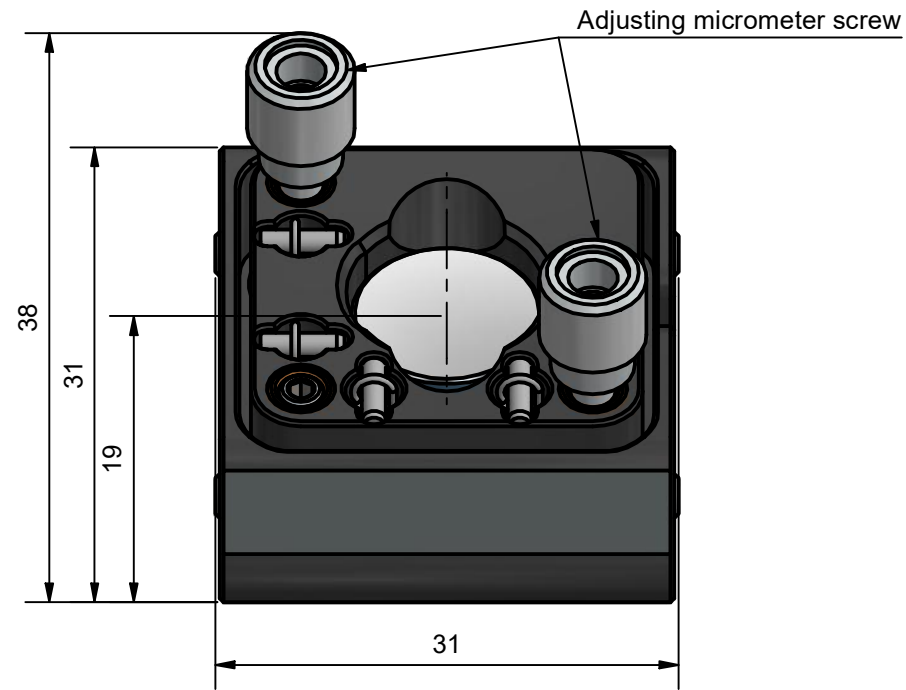

90° beam reflection for SP 5000 NG (A034219) attachment to sensor head

all dimensions in mm

SIOS Meßtechnik GmbH

Am Vogelherd 46 • 98693 Ilmenau/Germany • phone: +49 (0) 3677 64 47-0 • e-mail: contact@sios.de • www.sios-precision.com