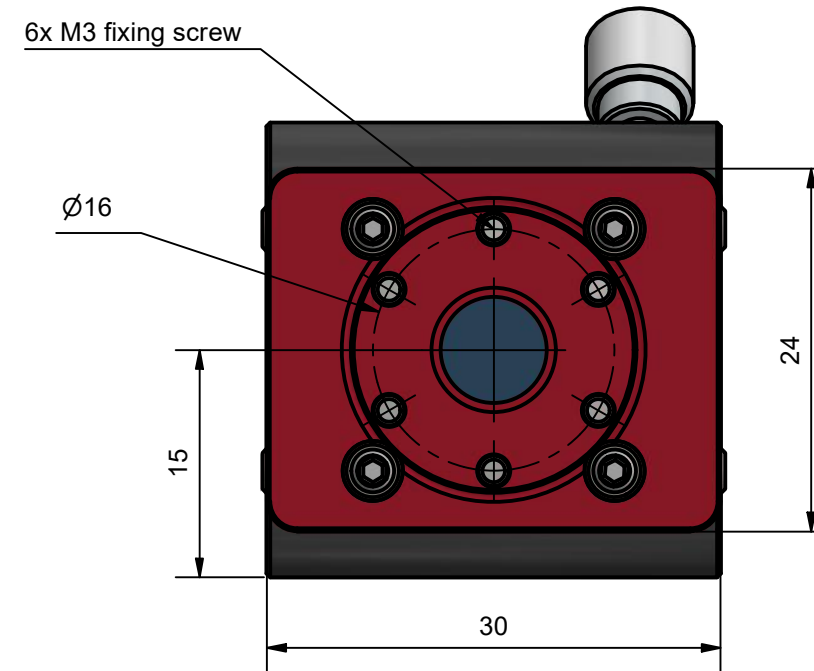

90° beam reflection for SP 5000 NG (A034219) attachment to sensor head

all dimensions in mm

SIOS Meßtechnik GmbH

Am Vogelherd 46 • 98693 Ilmenau/Germany • phone: +49 (0) 3677 64 47-0 • e-mail: contact@sios.de • www.sios-precision.com